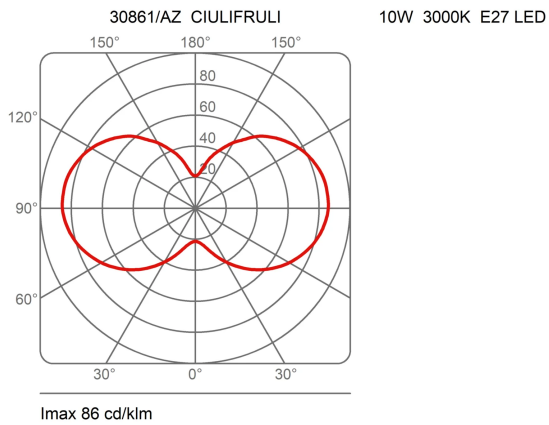

Certifications

Photometric curves

Colour variant code

30861/BI

White